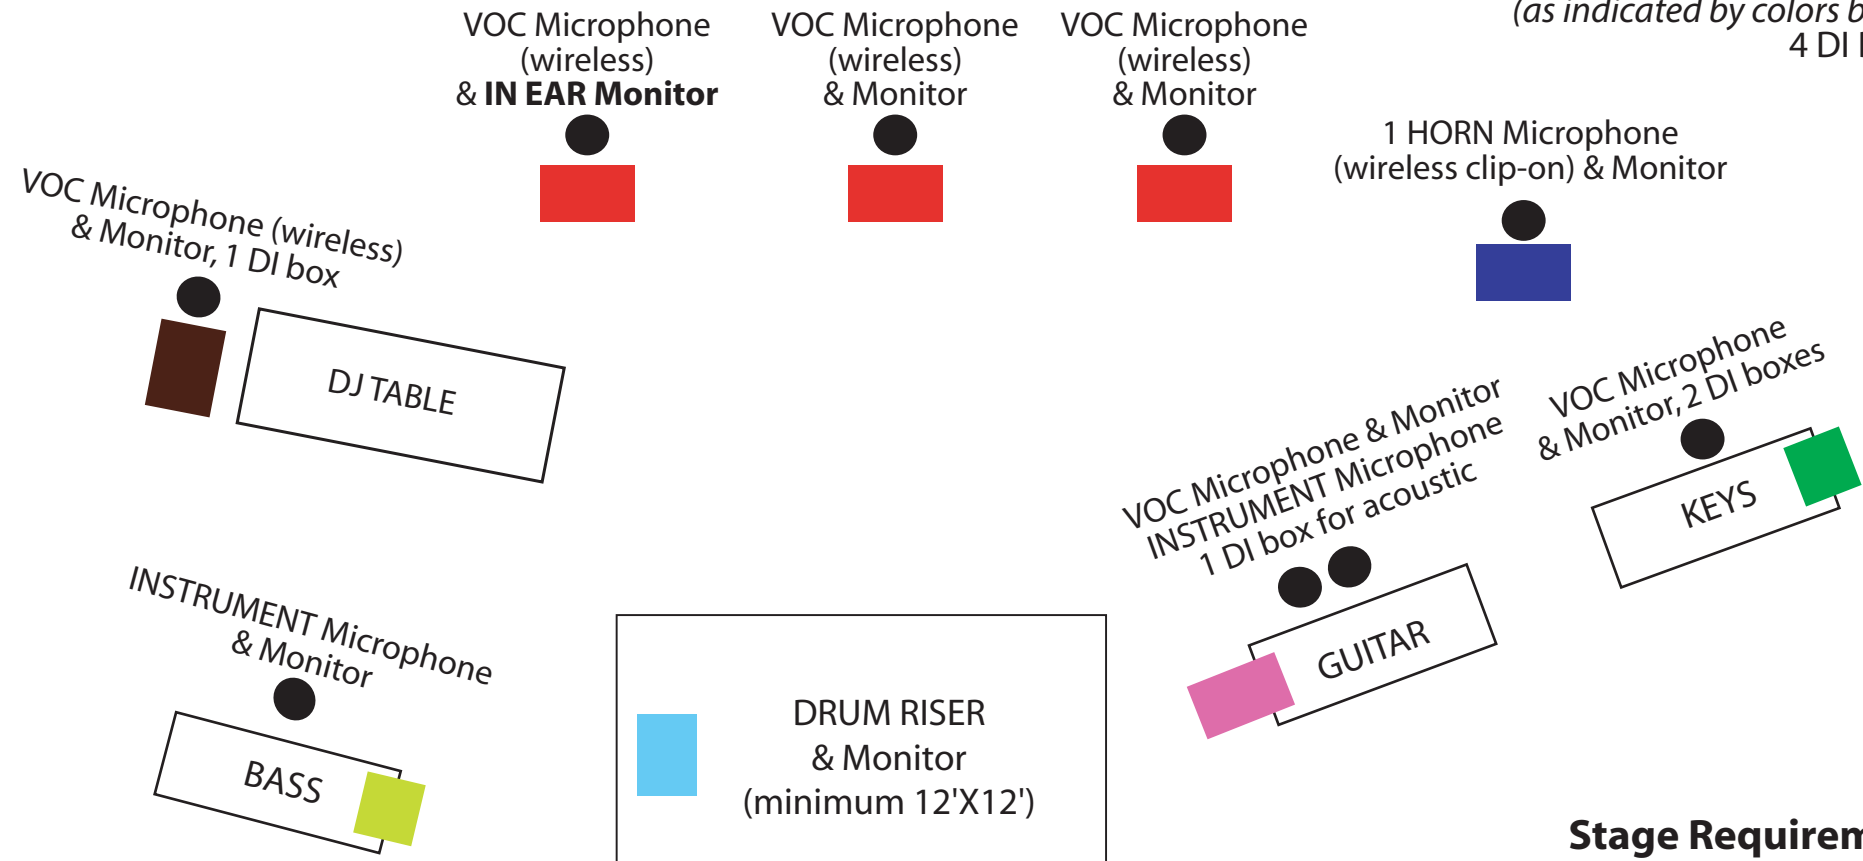

## Stage Plot for 9 piece band

- 6 Vocal Microphones  
(4 wireless, 3 mic stands to have **ROUND** bases / 2 hard wired)
- 1 Horn Microphone (wireless clip-on)
- 1 Bass Guitar Microphone
- 1 Guitar Microphone
- 9 Monitors
- 7 Monitor Mixes  
(as indicated by colors below)
- 4 DI Boxes

### Stage Requirements

- Ideal:** 24' x 30' (at least 3' or 4' high)
- Acceptable:** 16' x 24' (at least 2' high)
- Minimum:** 12' x 16'

Astro turf or carpet for the drummer & black skirting around three sides.