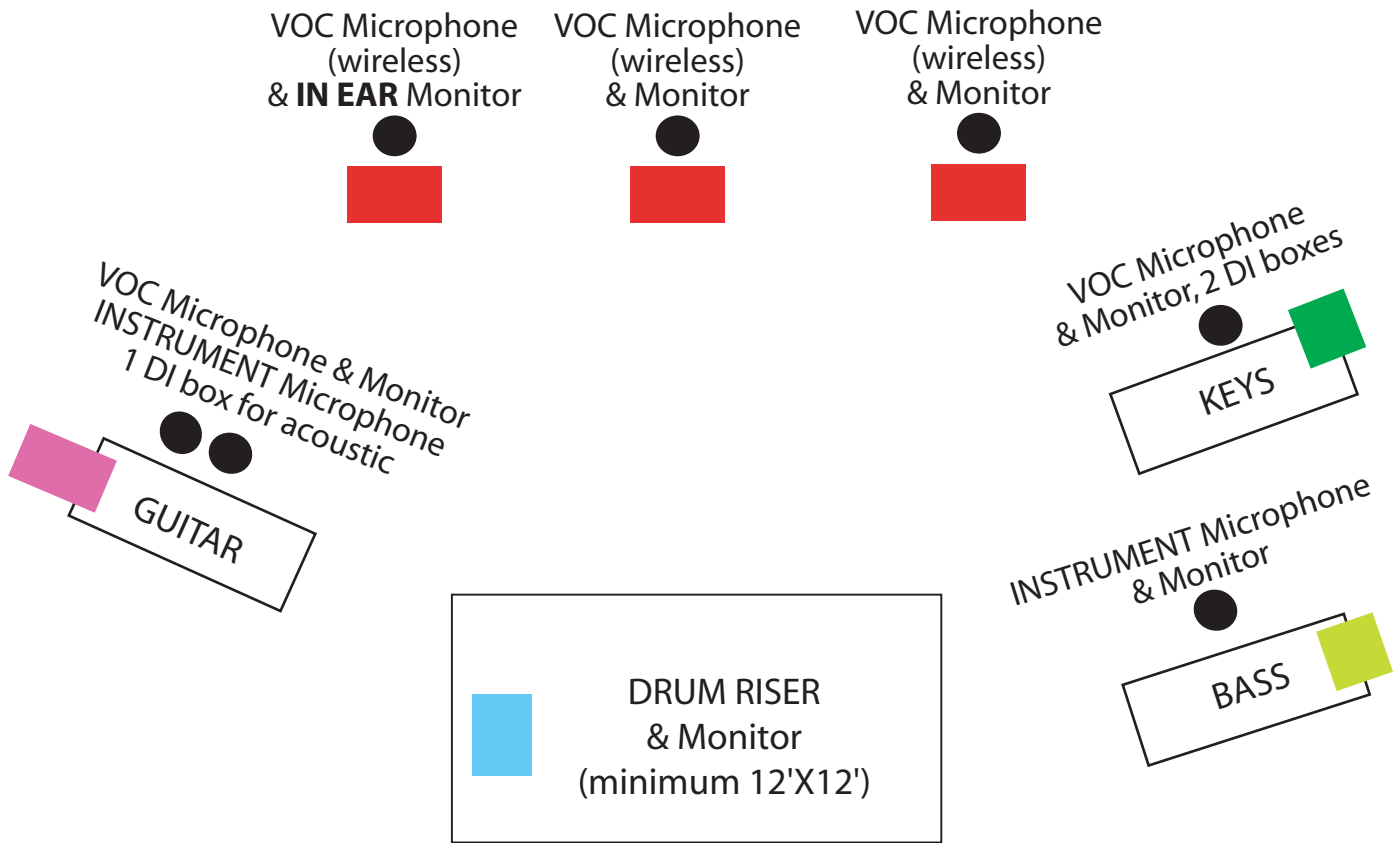

Stage Plot for 7 piece band

- 5 Vocal Microphones
(3 wireless, 3 mic stands to have **ROUND** bases / 2 hard wired)
- 1 Bass Guitar Microphone
- 1 Guitar Microphone
- 7 Monitors
- 5 Monitor Mixes (as indicated by colors below)
- 3 DI Boxes

Stage Requirements

- Ideal:** 24' x 30' (at least 3' or 4' high)
- Acceptable:** 16' x 24' (at least 2' high)
- Minimum:** 12' x 16'

Astro turf or carpet for the drummer & black skirting around three sides.